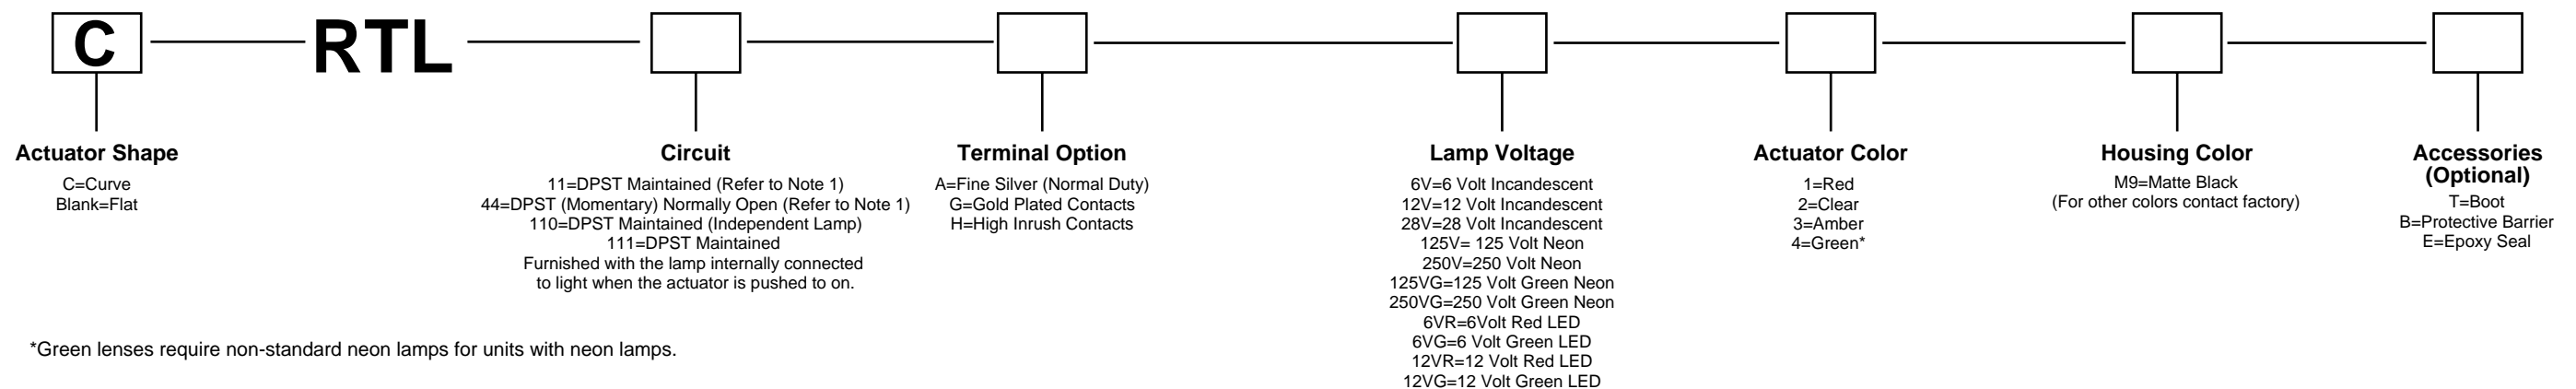

Ordering Information:

*Green lenses require non-standard neon lamps for units with neon lamps.