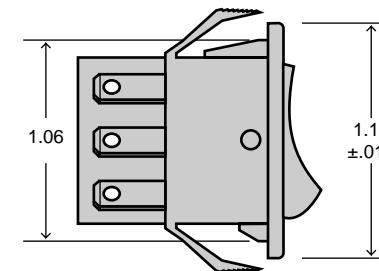

Approvals

UL recognized, CSA certified. Load rating: 20A 125/250 VAC. 1 HP, 125/250 VAC. 14A 14VDC, VDE approval 15A. Contacts: fine silver for long life dependability. Dielectric strength: 1250 volts (live parts to ground). Life: 35,000 operations at maximum rating. Insulation resistance: 5 megohms.

Low Level Control

For low level/dry circuit applications (<100 am) contact factory for part number (Gold plated contacts).

High Inrush

125 Amp inrush capability (AgNi contacts). Positive action on/off available..

Terminals

Style A - 1/4-inch quick-connect

Mechanical Features

100,000 mechanical operations

Lamps

6, 12 and 28 volt incandescent lamps standard. 125 and 250 volt neon lamps standard.

Special Lamps

Green neon 125 and 250 volt lamps. Consult factory.

LED Display

LED display options available.

Markings

Letters, numbers and symbols can be applied to rocker actuator

or to integral nylon bezel; see inside back cover for details.

Mounting

Snap-in type panel mounting for ease of installation without additional mounting hardware.

Circuit	Switching		
11	DPST Maintained Refer to Note 1		
44	DPST (Momentary) Normally Open Refer to Note 1		
110	DPST Maintained Independent Lamp		
111	DPST Maintained Furnished with the lamp internally connected to light when the actuator is pushed to on.		

NOTE 1. Furnished with one side of the lamp internally connected and a single lamp-terminal at the back of the switch.

Panel Cut Out
Panel Thickness 1/32" - 3/16"